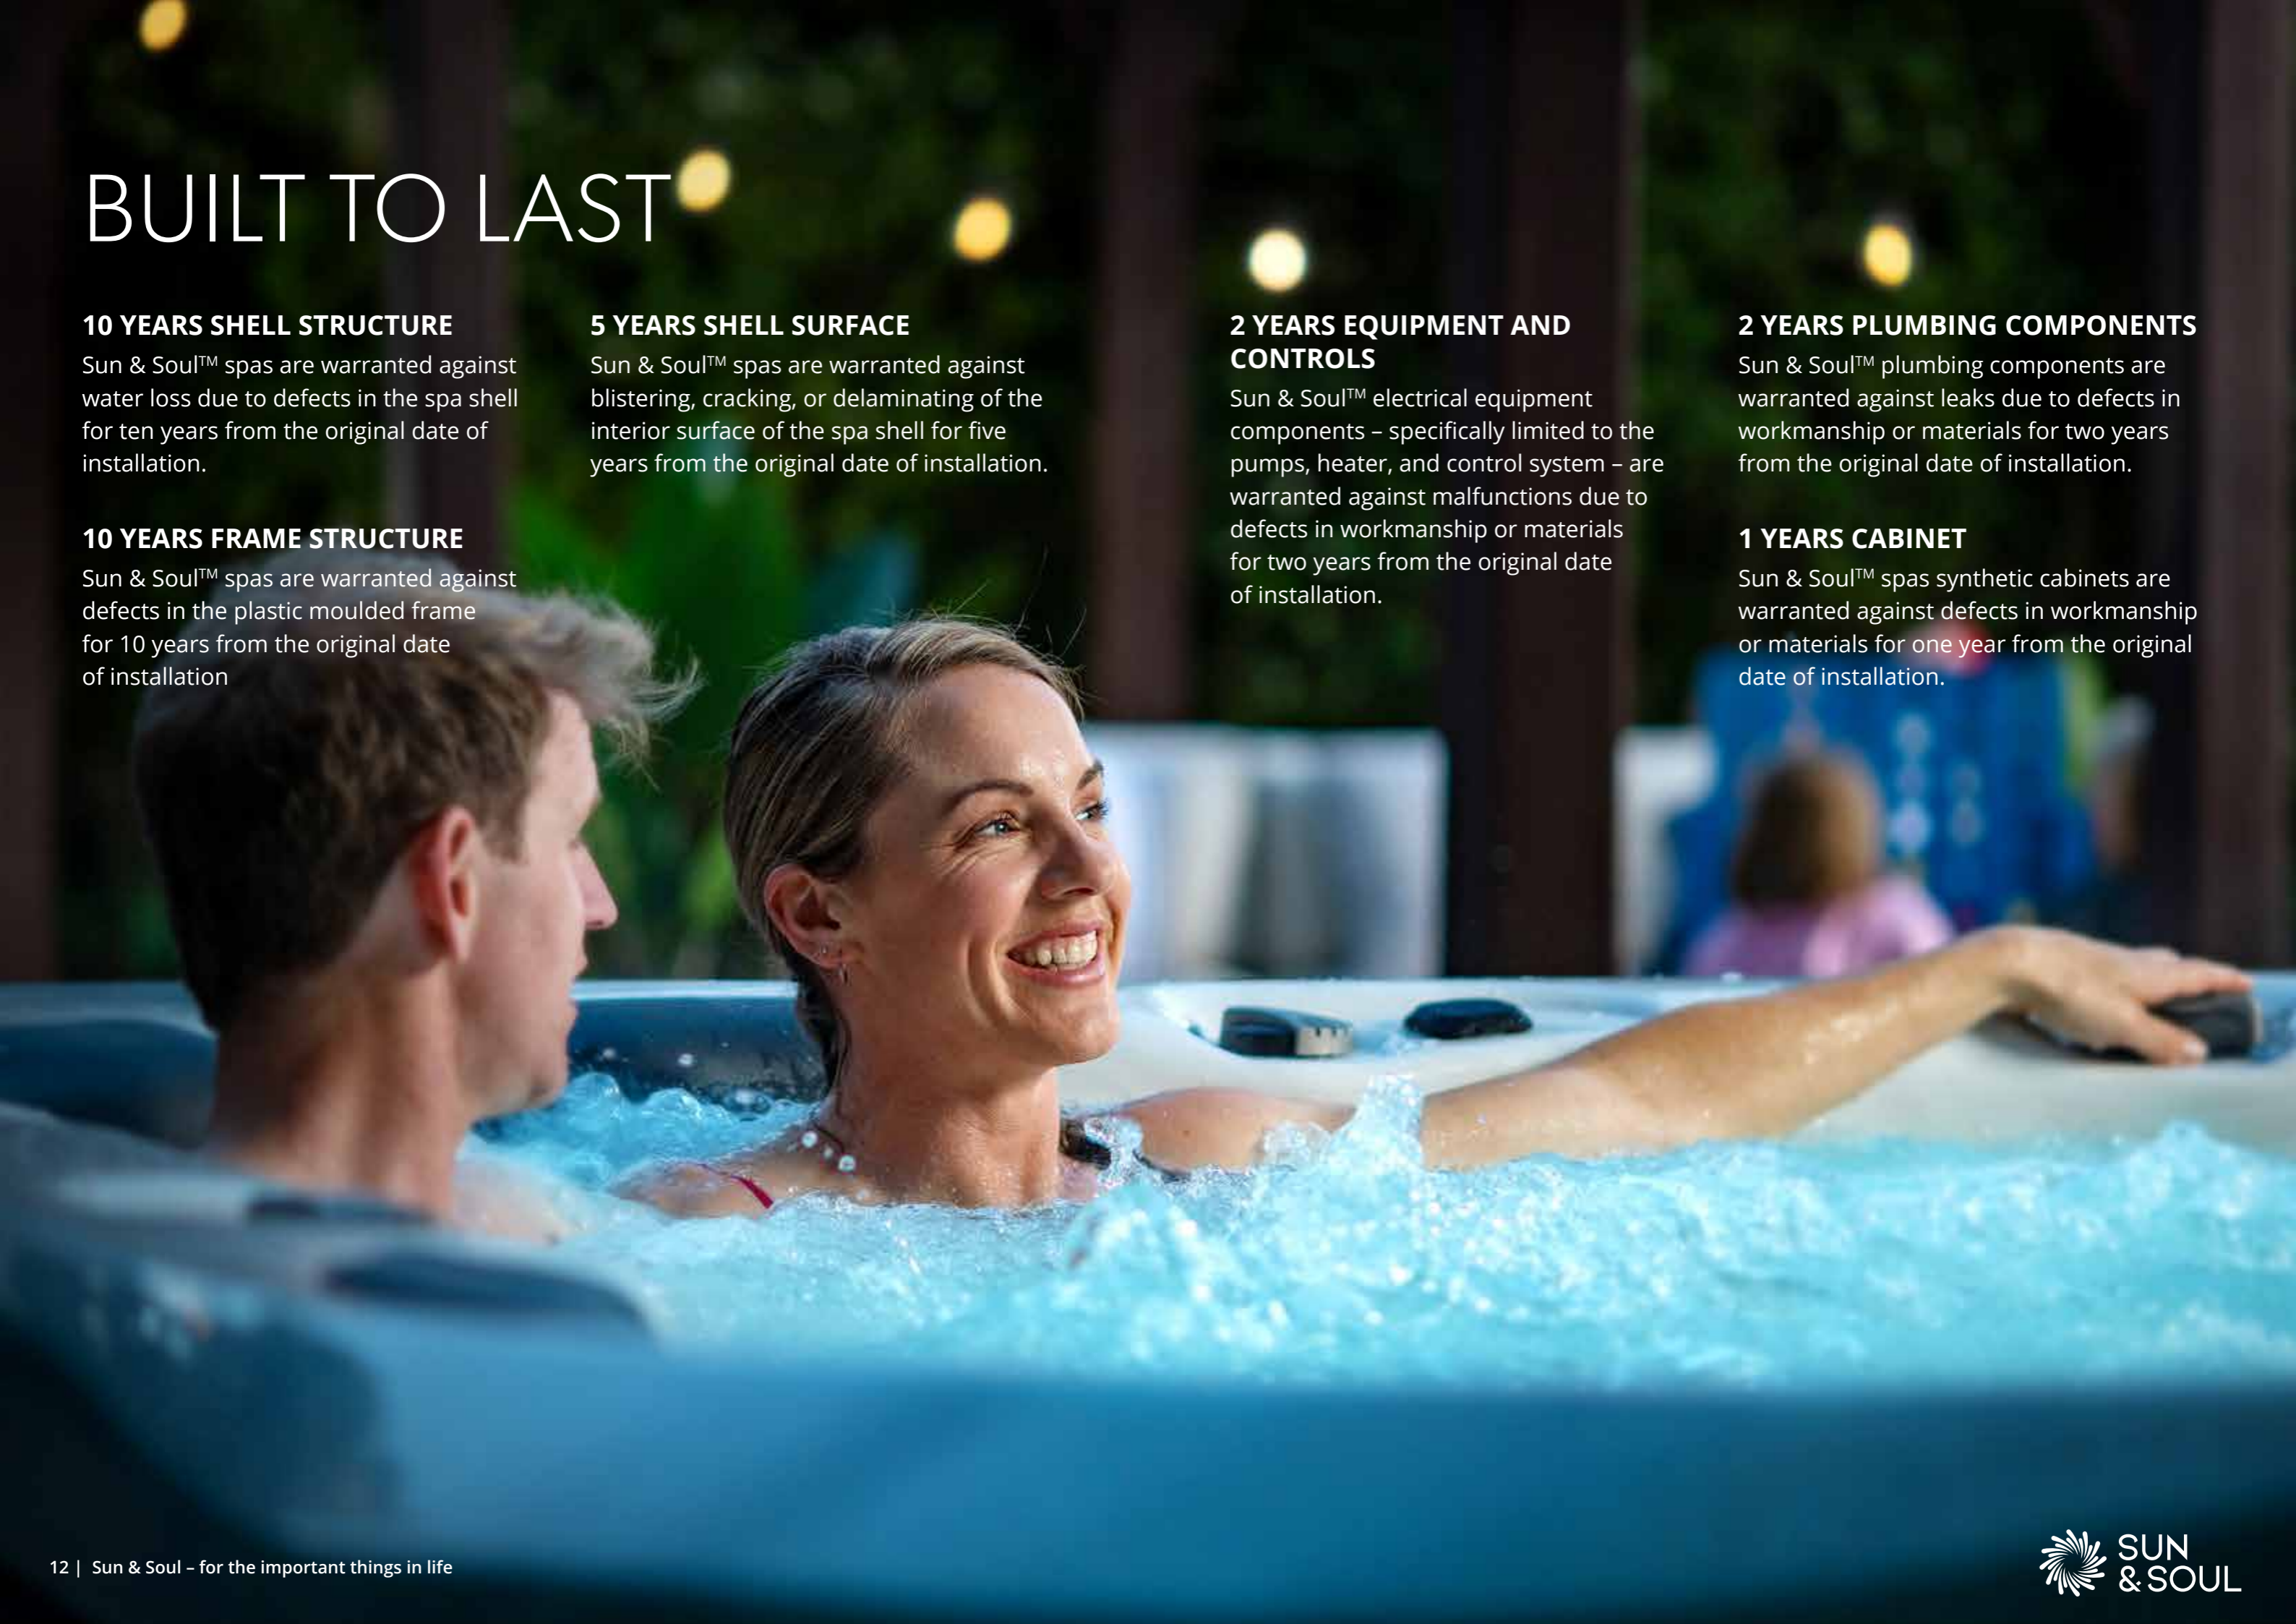

BUILT TO LAST

10 YEARS SHELL STRUCTURE

Sun & Soul™ spas are warranted against water loss due to defects in the spa shell for ten years from the original date of installation.

10 YEARS FRAME STRUCTURE

Sun & Soul™ spas are warranted against defects in the plastic moulded frame for 10 years from the original date of installation

5 YEARS SHELL SURFACE

Sun & Soul™ spas are warranted against blistering, cracking, or delaminating of the interior surface of the spa shell for five years from the original date of installation.

2 YEARS EQUIPMENT AND CONTROLS

Sun & Soul™ electrical equipment components – specifically limited to the pumps, heater, and control system – are warranted against malfunctions due to defects in workmanship or materials for two years from the original date of installation.

2 YEARS PLUMBING COMPONENTS

Sun & Soul™ plumbing components are warranted against leaks due to defects in workmanship or materials for two years from the original date of installation.

1 YEARS CABINET

Sun & Soul™ spas synthetic cabinets are warranted against defects in workmanship or materials for one year from the original date of installation.